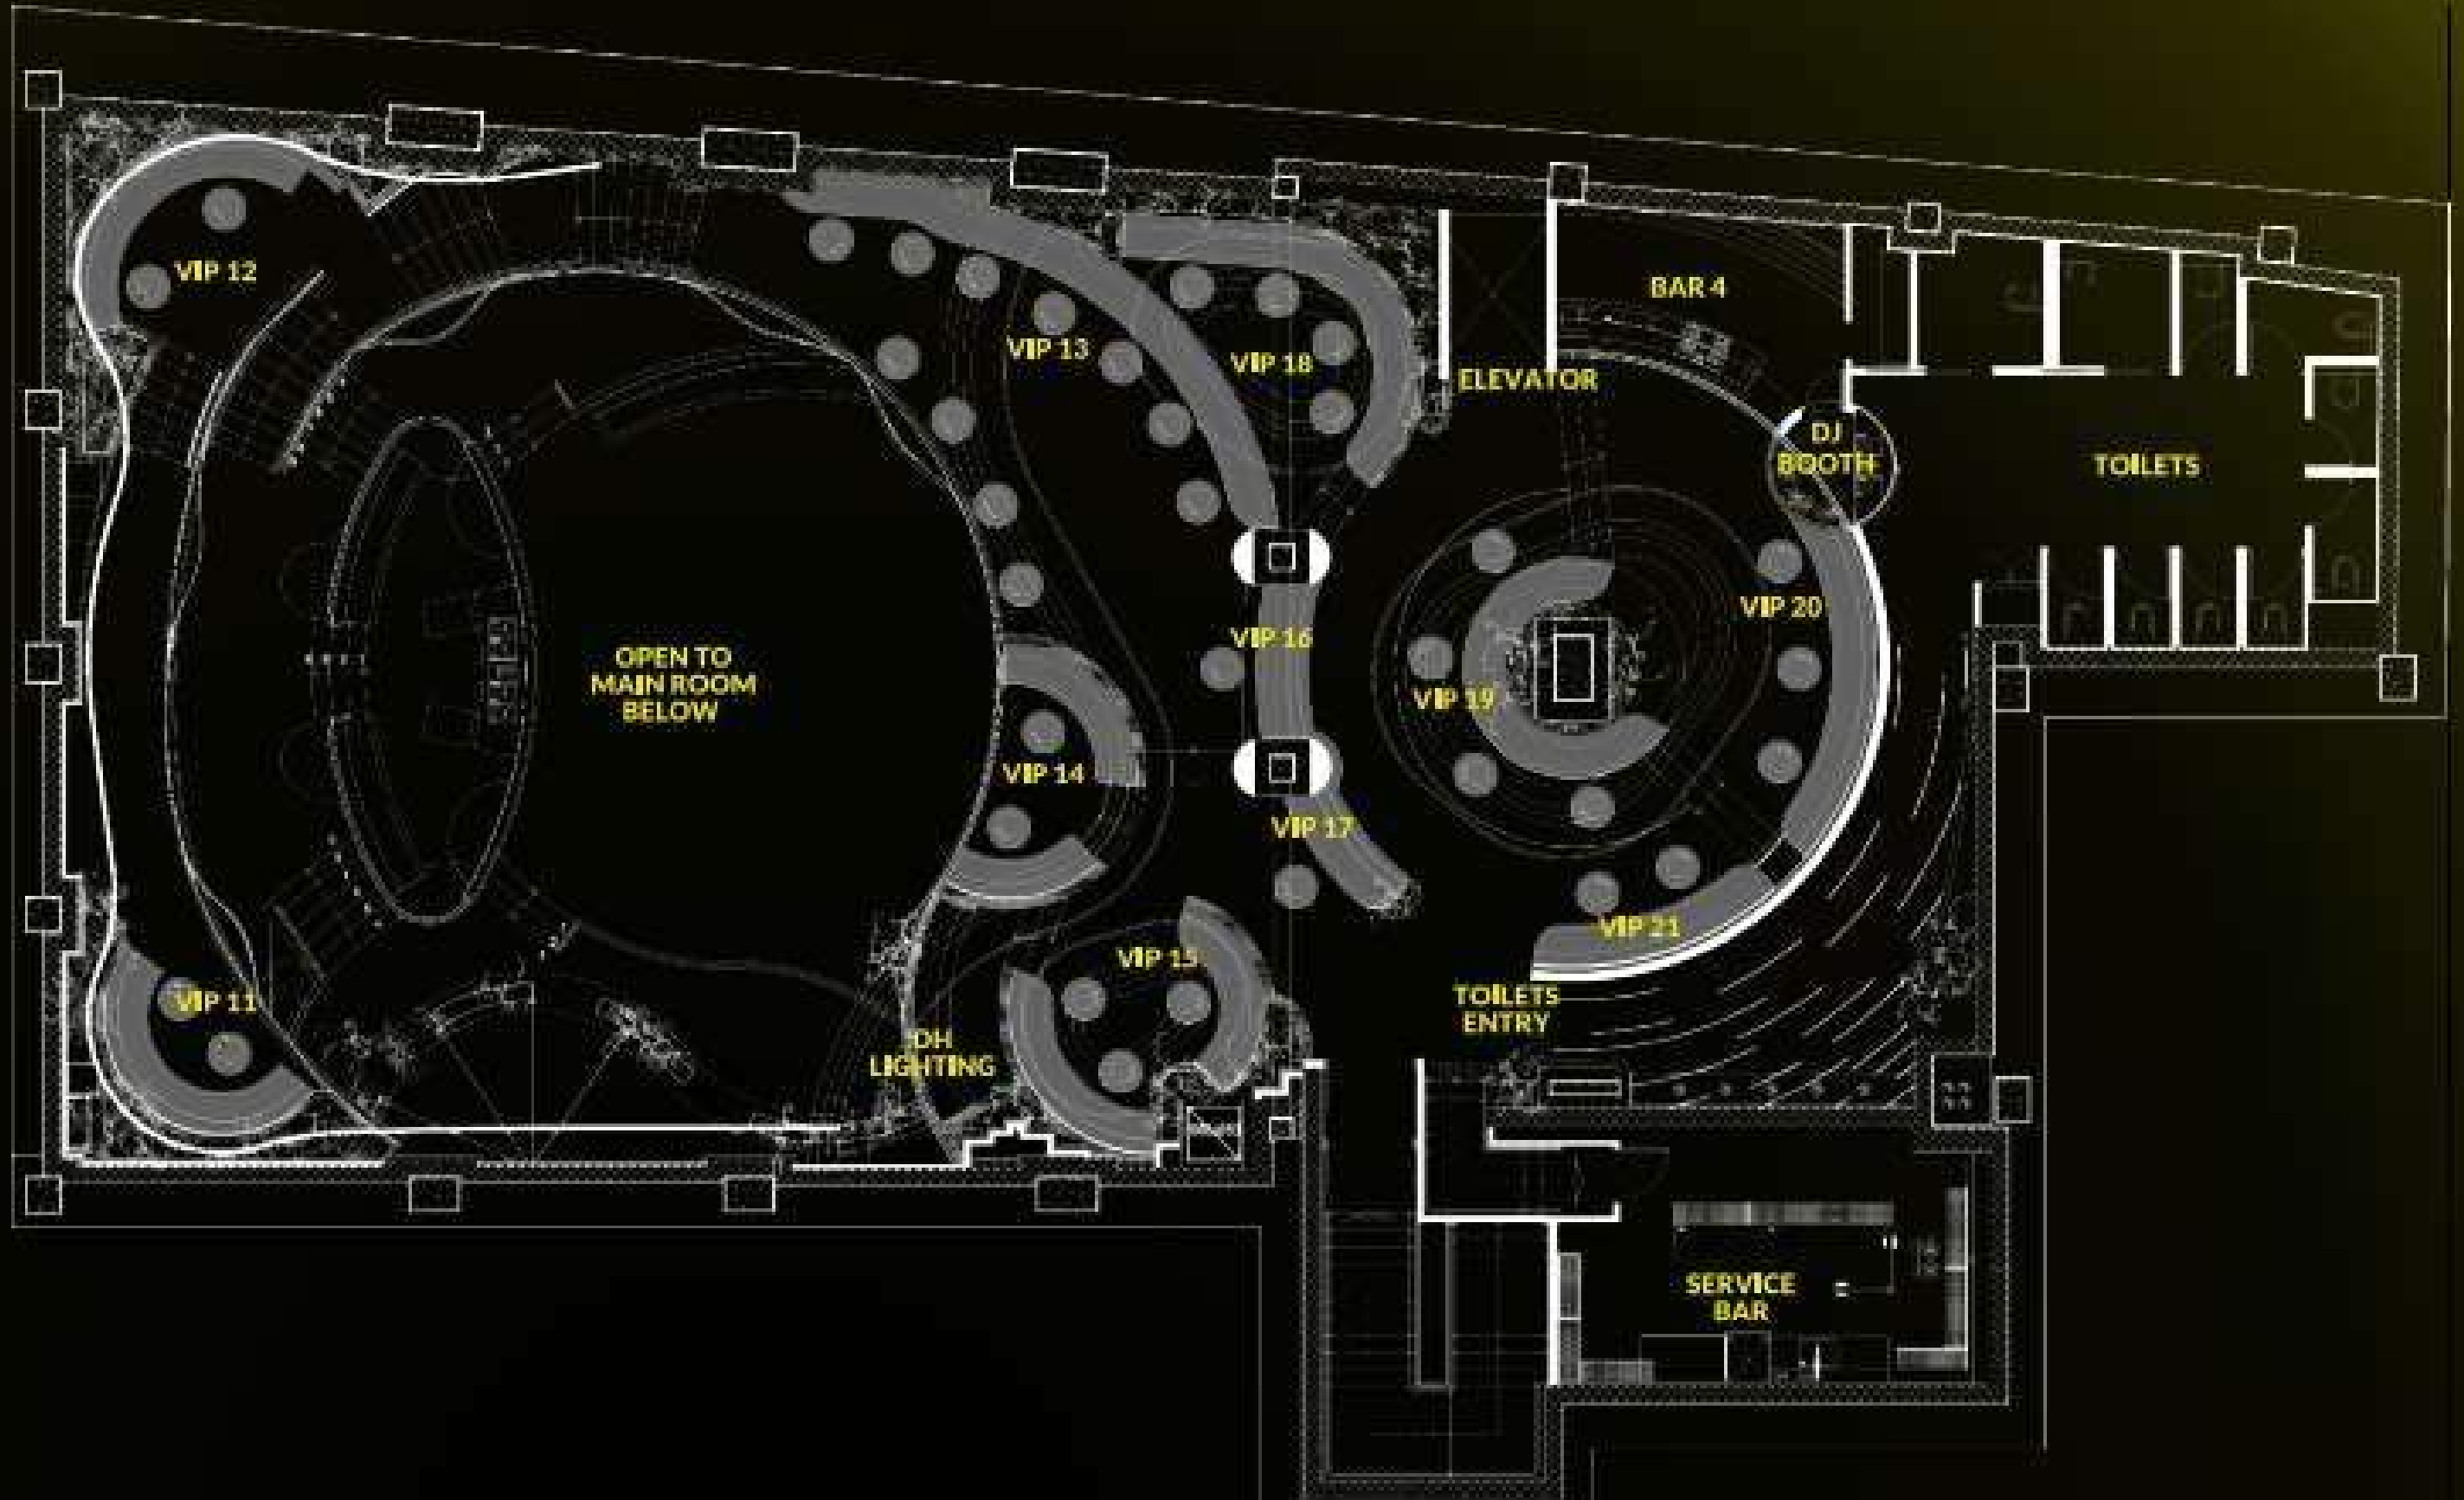

FIRST FLOOR

FIRST FLOOR

FITZ MAIN FLOOR

FITZ FIRST FLOOR

ENTRANCE BAR

200 pax standing

MAIN ROOM

500 pax standing
200 pax seated

FIRST FLOOR

200 pax standing
100 pax seated

TOTAL

900 pax standing
300 pax seated

CLA.

NUEVO CLA.

Mercedes-Benz
Mobility-Centro

NUEVO CLA.