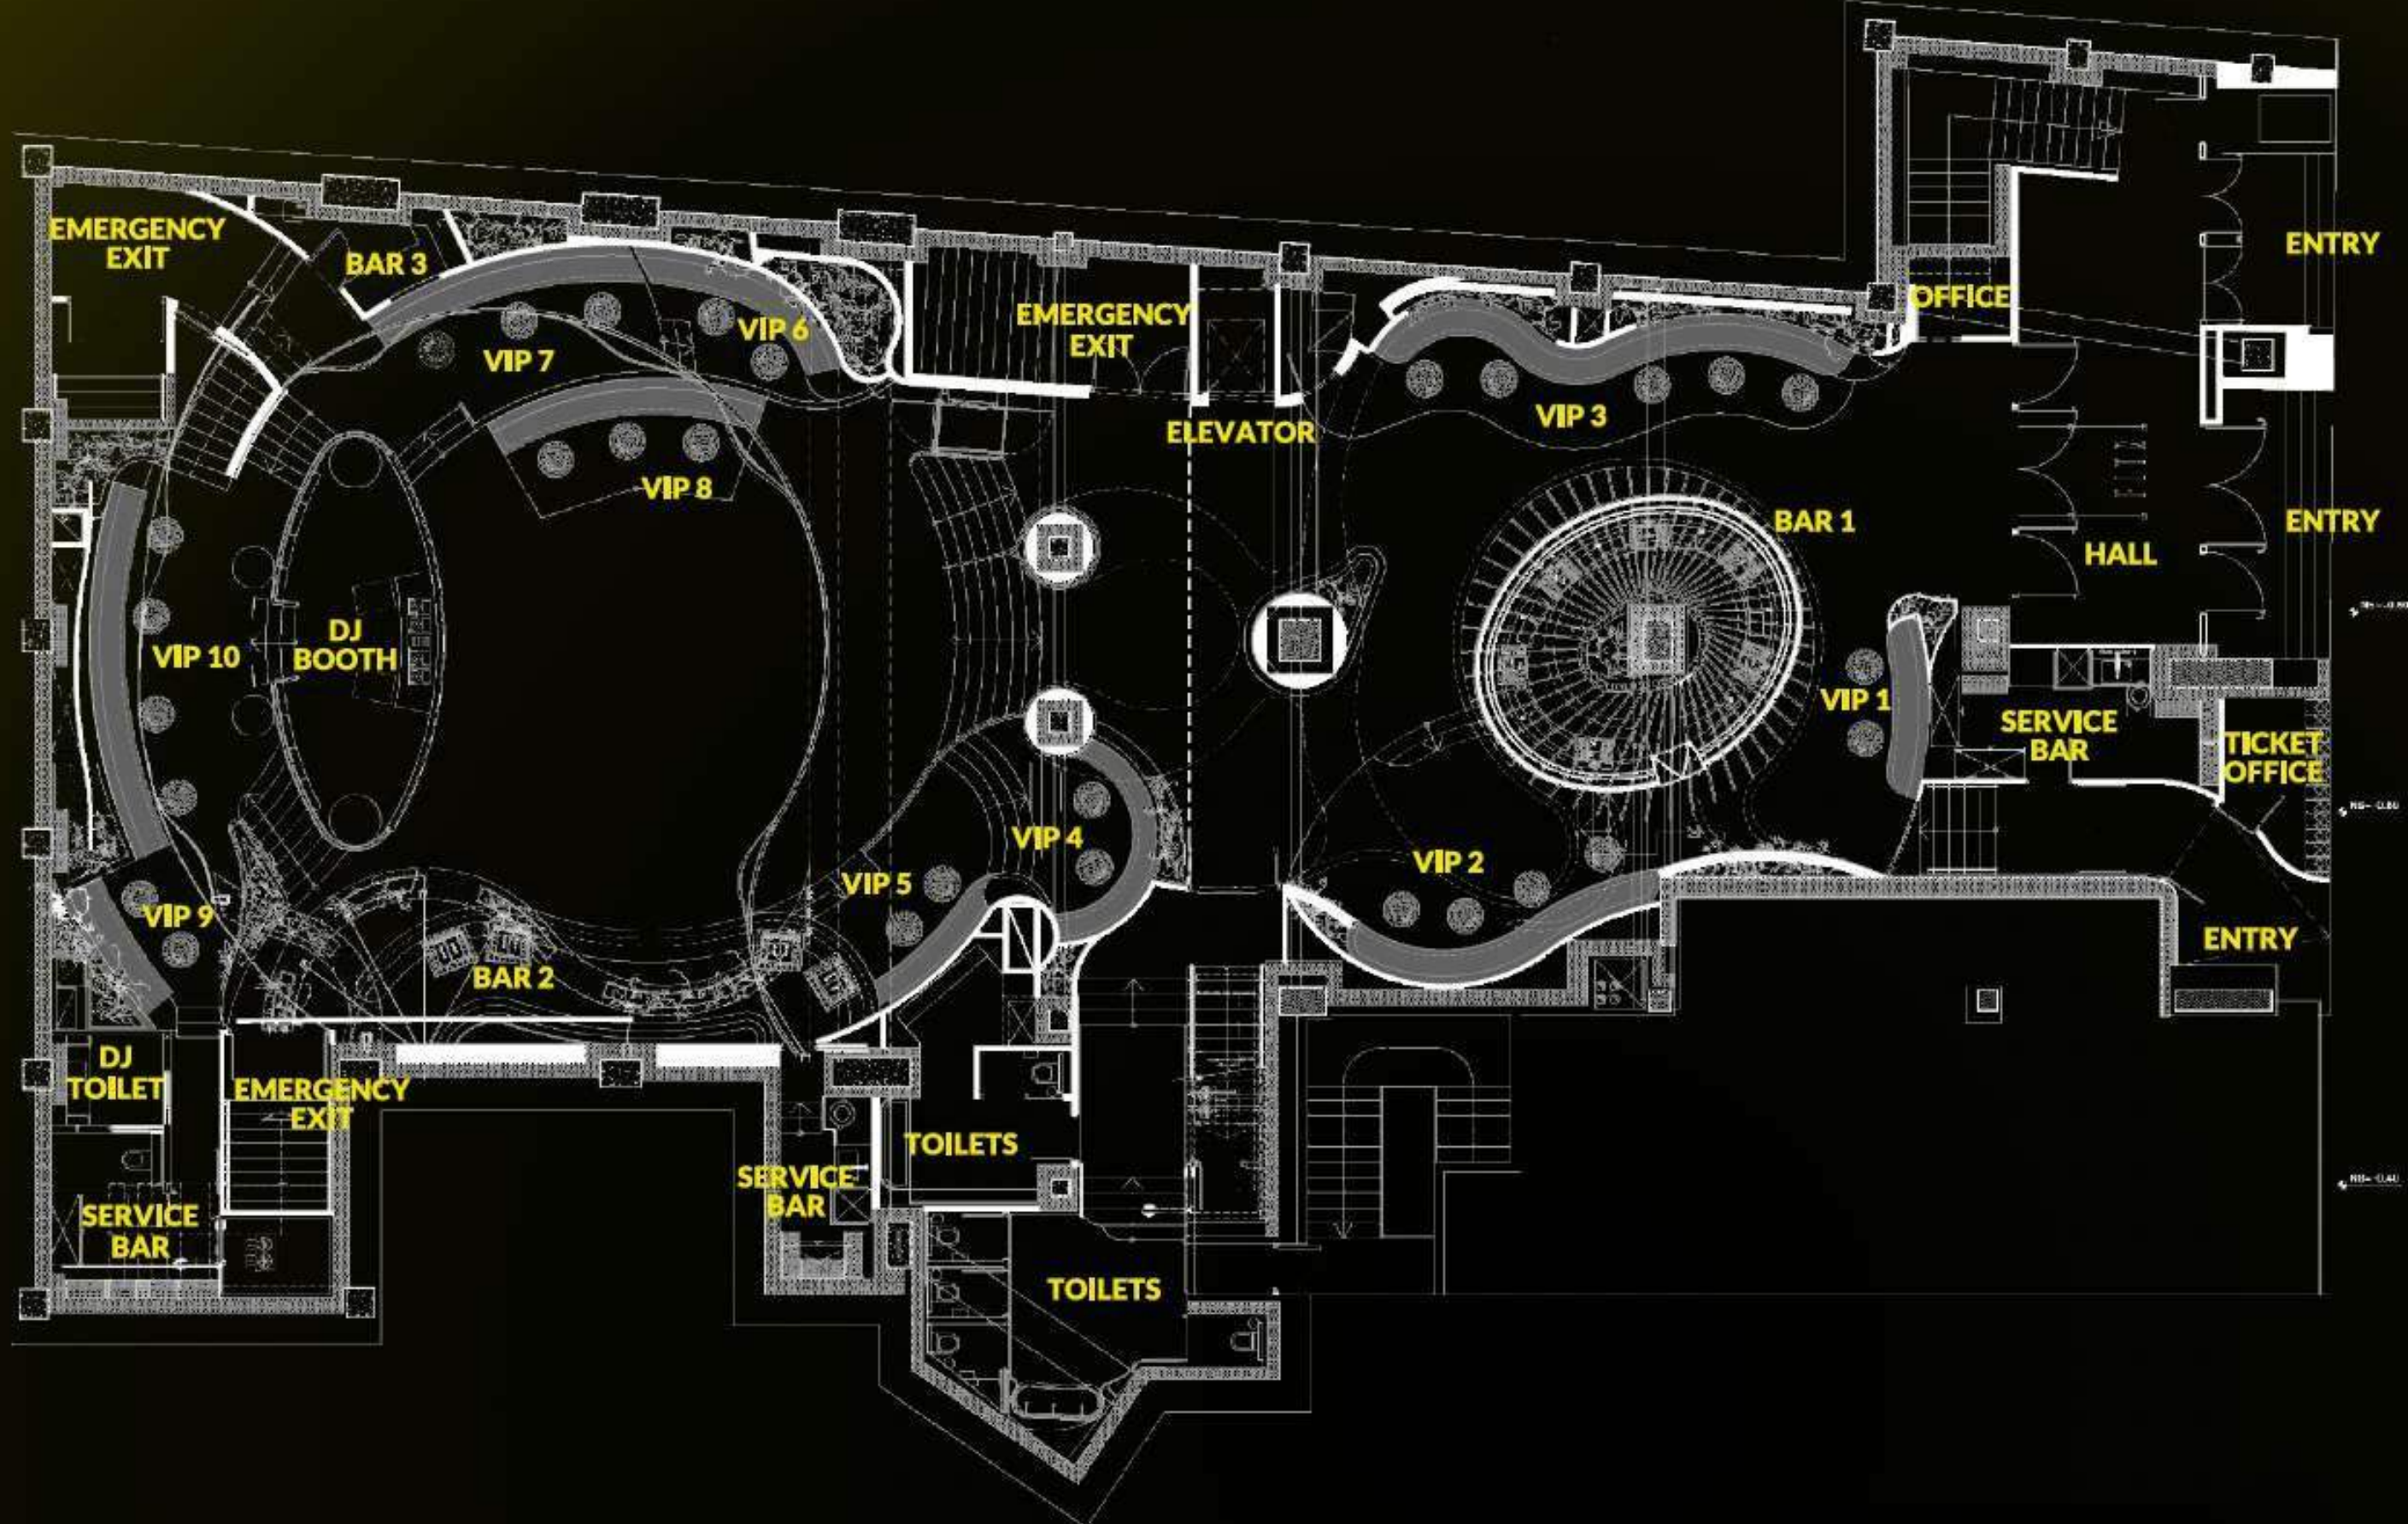

0000

MAIN ROOM

MAIN ROOM

Ace Nicole Wallace

Ace Nicole Wallace

Ace Nicole Wallace

Ace Nicole Wallace

WOMEN
OF THE
WEST

FIRST FLOOR

FIRST FLOOR

FITZ MAIN FLOOR

FITZ FIRST FLOOR

ENTRANCE BAR

200 pax standing

MAIN ROOM

500 pax standing
200 pax seated