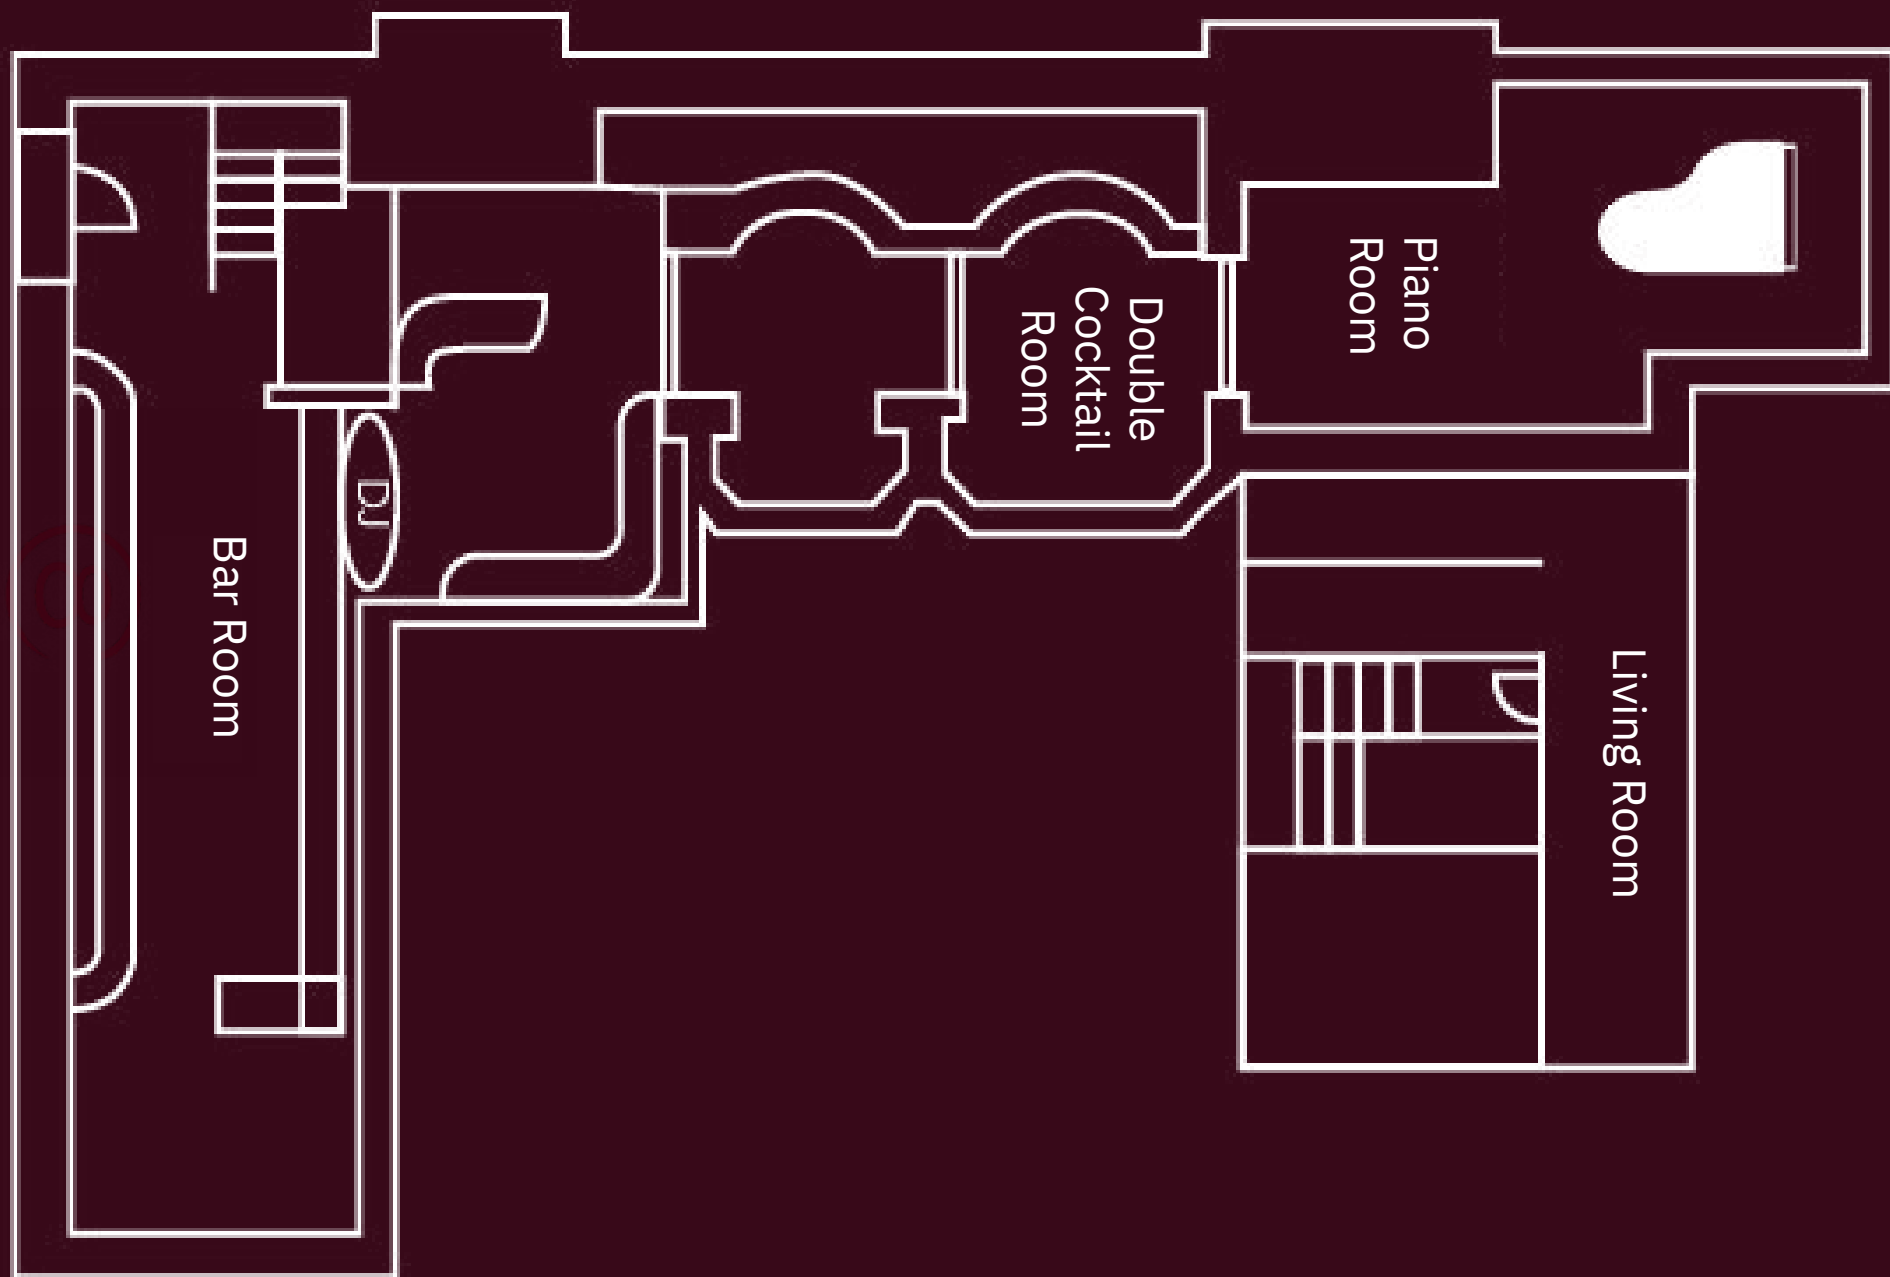

PIANO ROOM

PIANO ROOM

I WENT TO SE
E A PSYCHIA
TRIST HES
AID TELL ME
EVERYTHIN
G I DID AND
NOW HES DO
ING MY ACT

LIVING ROOM

UPPER FLOOR MAP

Capacidad de pie: 250 PAX

Superficie: 287.80 m2

2/GROUND FLOOR ROOMS

ADULTS ONLY

ADULTS ONLY

RED ROOM

8

A red-themed lounge room with a neon sign that says "WANNA DANCE". The room features tufted red walls, a red carpet, and several round tables with black stools. A chandelier with multiple lights hangs from the ceiling. The overall atmosphere is warm and intimate.