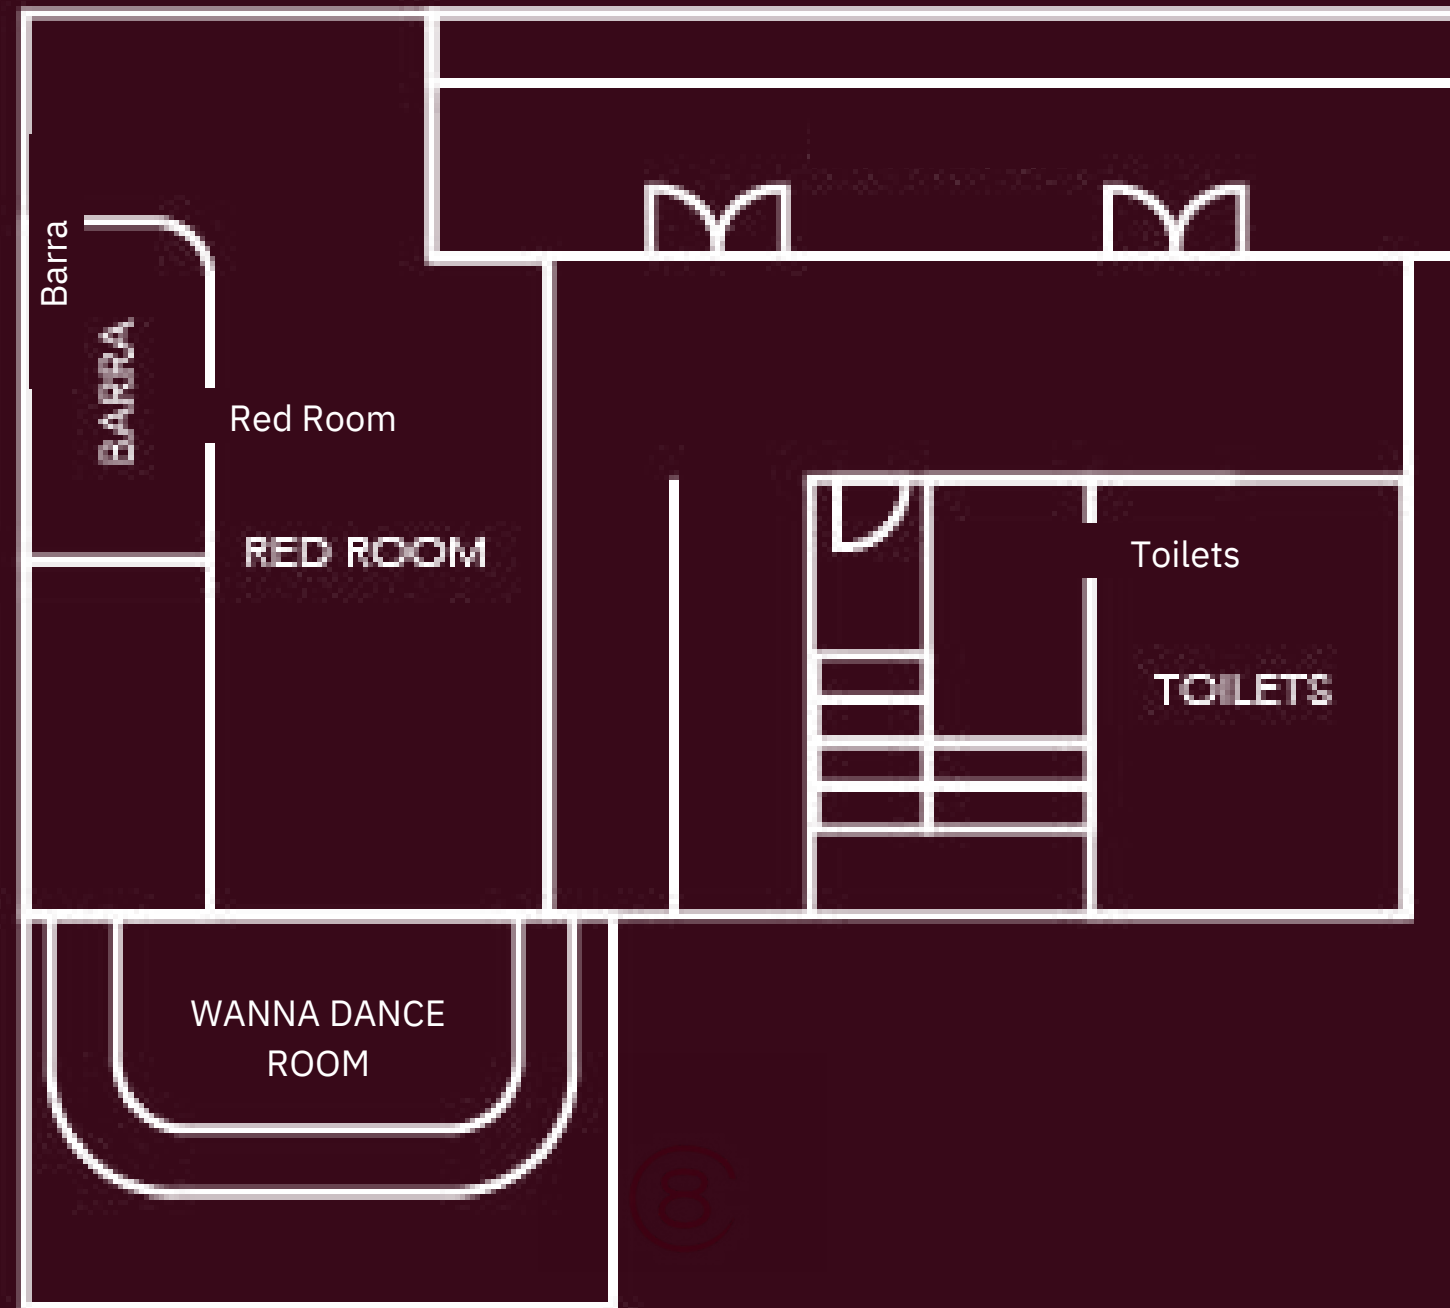

Living Room:

An essential and preeminent room for social celebrations. A room designed in cobalt color, which introduces the notion of good taste, the right to leisure and the relaxation of a good conversation.

PIANO ROOM

PIANO ROOM

I WENT TO SE
E A PSYCHIA
TRIST HES
AID TELL ME
EVERYTHIN
G I DID AND
NOW HES DO
ING MY ACT

LIVING ROOM

UPPER FLOOR MAP

Capacidad de pie: 250 PAX

Superficie: 287.80 m2

2/GROUND FLOOR ROOMS

ADULTS ONLY

ADULTS ONLY

RED ROOM

8

A red-themed lounge room with a neon sign that says "WANNA DANCE". The room features tufted red walls, a red carpet, and several round tables with black stools. A chandelier with multiple lights hangs from the ceiling. The overall atmosphere is warm and intimate.

WANNA DANCE

RED ROOM

GROUND FLOOR MAP

Capacidad: 100 PAX

Superficie: 295.79 m²

3/OUR EVENTS

JOMALONE

LONDON